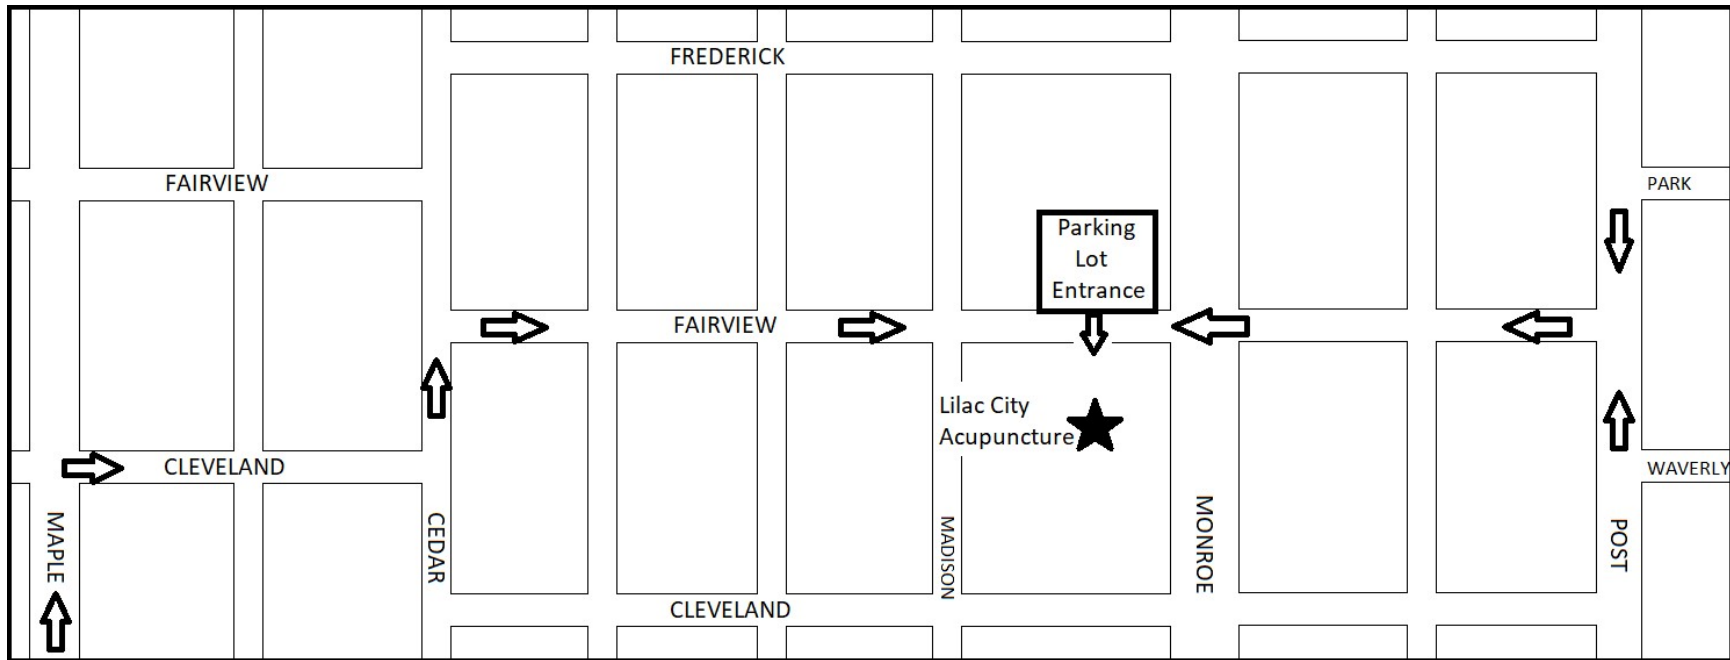

Directions to Lilac City Acupuncture (2925 N Monroe St) during the Monroe Street Construction Project (April to October 2018)

During the construction on N Monroe St, Lilac City Acupuncture can be accessed by Post or by Maple.

- Maple:
 - Right onto Cleveland
 - Left onto Cedar
 - Right onto Fairview
 - Lilac City Acupuncture parking lot will be on the right, just past Madison
- Post:
 - If coming from North, turn right onto Fairview; If coming from South, turn left onto Fairview
 - Continue through Monroe St (Fairview will remain open across Monroe throughout construction)
 - Lilac City Acupuncture parking lot will be on the Left, just past Monroe